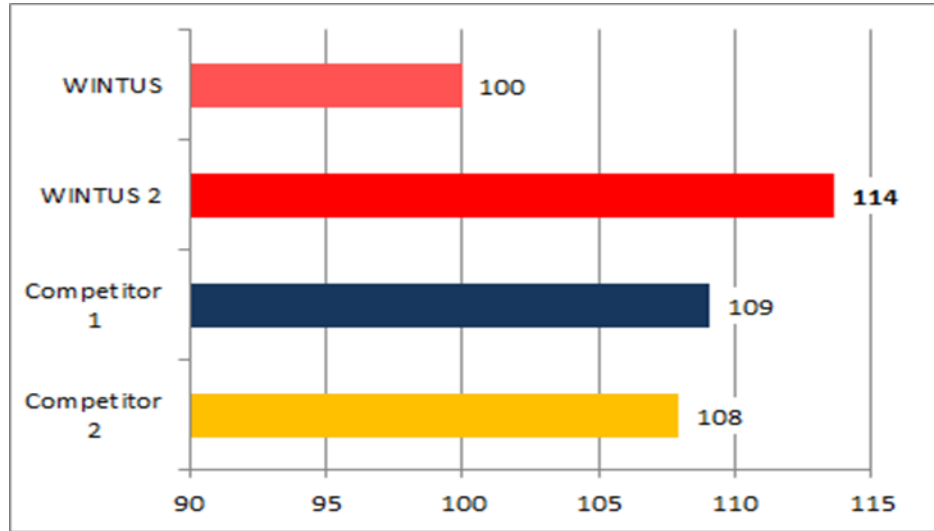

BRAKE ON SNOW