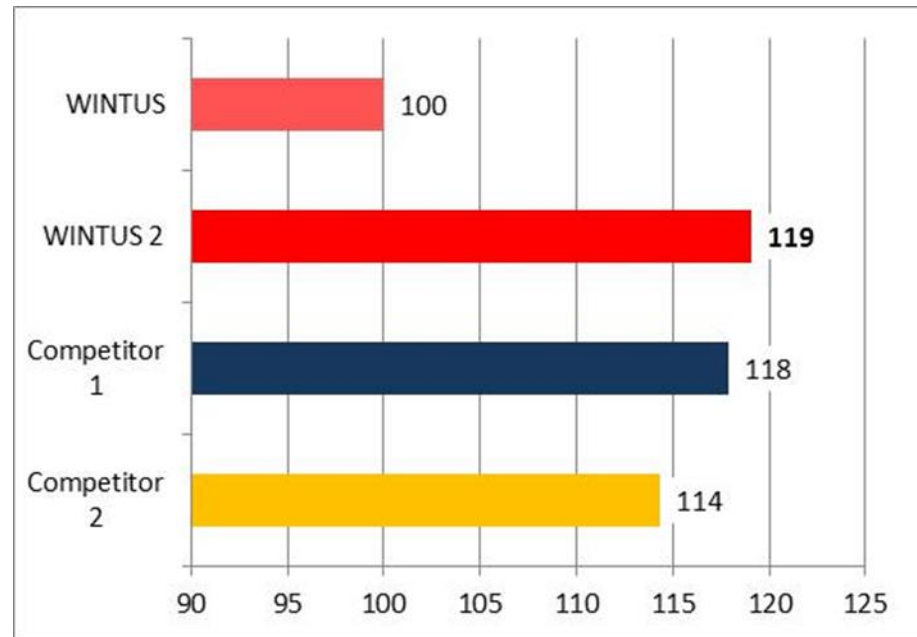

LATERAL GRIP ON SNOW