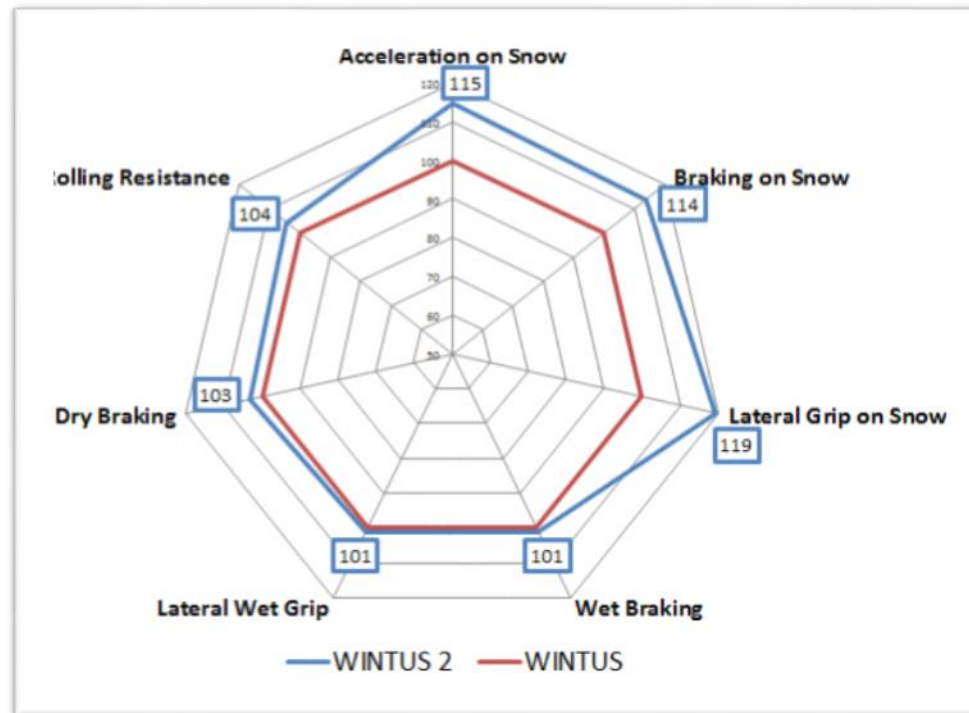

## PRODUCT CONCEPT

New generation CVR Winter Tyre with superior snow performance

- %14 better snow brake performance
- %15 better acceleration on snow
- %19 better lateral grip on snow compared to previous pattern