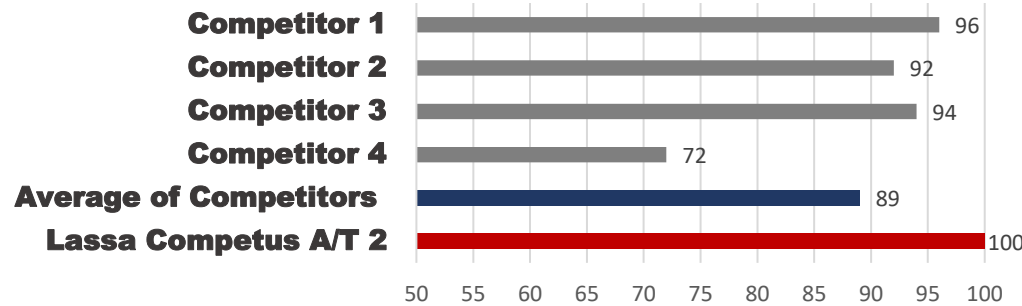

Compound:

- Improved wet and dry performance
- Reduced RR
- Longer tread life

Test Results

Lateral Wet Handling

Wet Breaking

Rolling Resistance

TÜV Test Report No:
713085909-CP-BM,
July-August 2016,
size 245/70R16
107/111 T/H