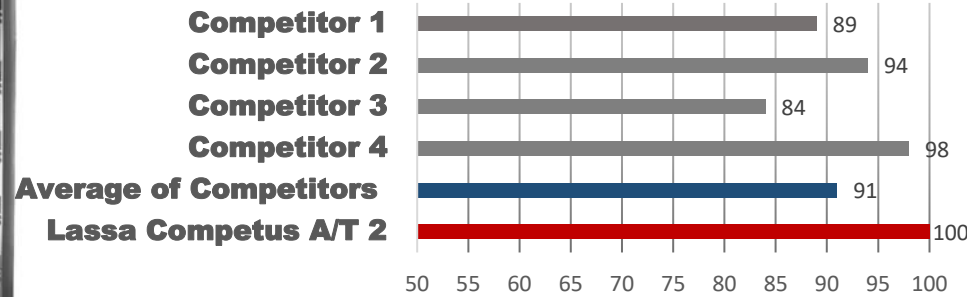

Compound:

- Improved wet and dry performance
- Reduced RR
- Longer tread life

Test Results

Lateral Wet Handling

Wet Breaking

Rolling Resistance

TÜV Test Report No:
713085909-CP-BM,
July-August 2016,
size 245/70R16
107/111 T/H