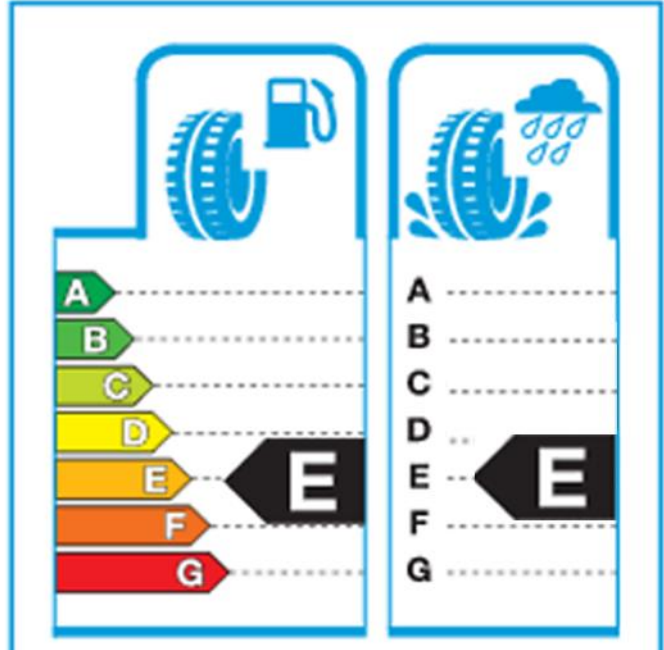

Label Grades

LASSA
TYRES

COMPETUS R/T2