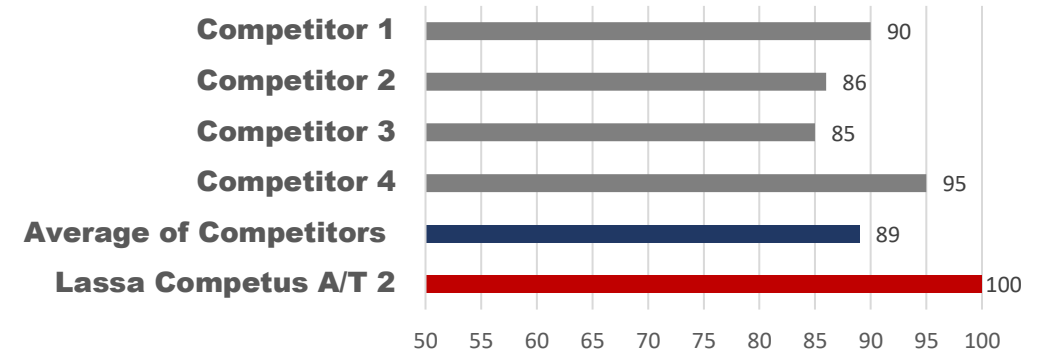

Compound:

- Improved wet and dry performance
- Reduced RR
- Longer tread life

Test Results

Lateral Wet Handling

Wet Breaking

Rolling Resistance

TÜV Test Report No:
713085909-CP-BM,
July-August 2016,
size 245/70R16
107/111 T/H