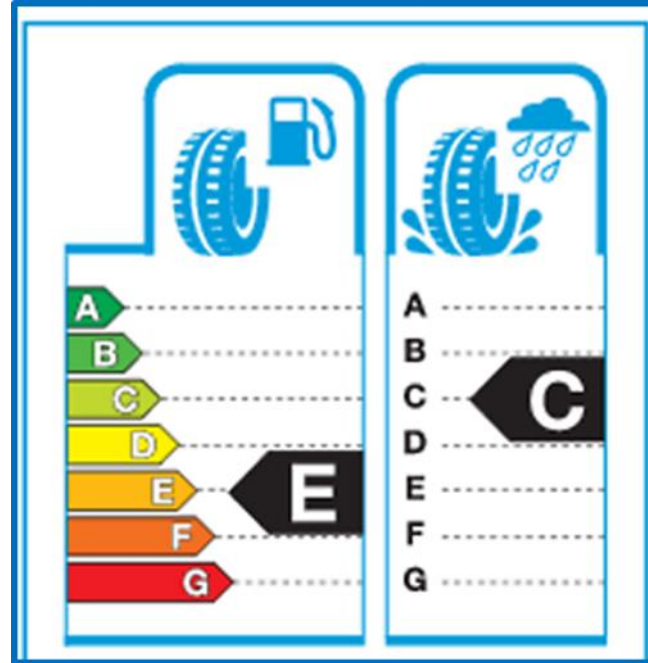

Label Grades

LASSA
TYRES

COMPETUS R/T2